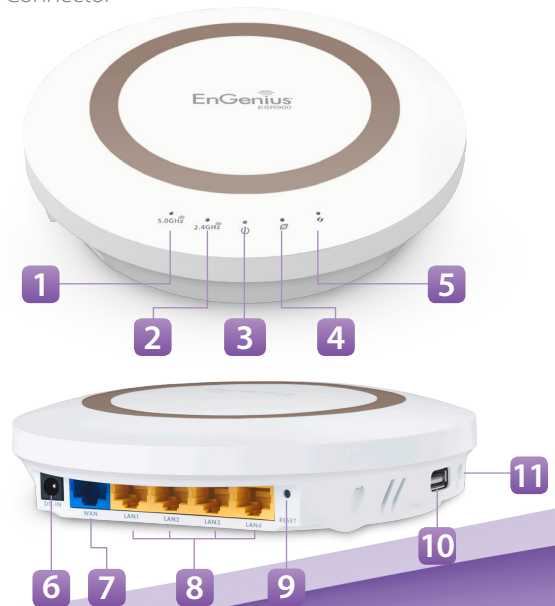

- 1x Gigabit WAN Port
- 4x Gigabit LAN Ports
- 1x USB2.0 Port
- 1x Push Button for WPS
- 1x Reset

IEEE Standards

- 802.11a/b/g/n
- 802.3i/u/ab

LED Indicators

- Power
- WPS
- WLAN (Wireless Connection)
- WAN
- LAN

Package Contents

- 1x ESR900
- 1x Power Adapter (12V 1.5A)
- 1x Quick Start Guide
- 1x EnShare™ Guide
- 1x RJ-45 Ethernet Cable

Power Specification

- External Power Adapter
- DC IN, 12V 1.5A

Certification

- FCC/CE/IC

Physical/Environmental Condition

- Operation Temperature: Temperature $0^{\circ} \approx 40^{\circ}$
- Humidity 90% or less (Non-condensing)
- Storage Temperature: Temperature $-20^{\circ} \approx 60^{\circ}$
- Humidity 95% or less (Non-condensing)

Software Features

Operation Mode:

- AP Router/WDS

Wireless Features:

- Auto Channel Selection
- Output Power Control
- WMM (WiFi Multimedia)
- MSSID (Multiple SSID)

Security:

- WEP/WPA-PSK/WPA2-PSK

TKIP/AES

- Hidden SSID
- MAC Address Filtering
- 802.1X Authentication
- DDoS
- DHCP Server/Client
- NAT
- Port Forwarding
- DMZ
- Port Mapping/Triggering
- VPN Server (PPTP/L2TP)
- VPN Client (PPTP/L2TP)
- VPN Pass-through (PPTP/L2TP/IPSec)
- VPN Tunnel (Max. 5)
- QoS
- IP Filtering
- Port Filtering
- DDNS
- IPv6 Pass-through
- MAC Clone
- Traffic Monitor
- WAN Type: PPPoE/DHCP/Static IP
- USB Features: SAMBA

Warranty

- 1 Year Limited Warranty

Physical Interface

1. 5 GHz LED	7. WAN Port
2. 2.4 GHz LED	8. LAN Port
3. Power LED	9. Reset Button
4. Internet LED	10. USB Port
5. WPS LED	11. WPS Button
6. Power Connector	

Maximum data rates are based on IEEE 802.11 standards. Actual throughput and range may vary depending on many factors including environmental conditions, distance between devices, radio interference in the operating environment, and mix of devices in the network. EnGenius Technologies, Inc. EnShare™ supports both FAT32 and NTFS USB formats. Transfer speeds of data from your router-attached USB storage device to a remote/mobile device may vary based on Internet uplink and downlink speeds, bandwidth traffic at either send or receive locations, the data retrieval performance of the attached storage device or other factors. EnGenius does not guarantee compatibility with all USB drives. EnGenius does not warrant its products or EnShare from loss of data or loss of productivity time. Features and specifications subject to change without notice. Trademarks and registered trademarks are the property of their respective owners. For United States of America: Copyright ©2013 EnGenius Technologies, Inc. All rights reserved.